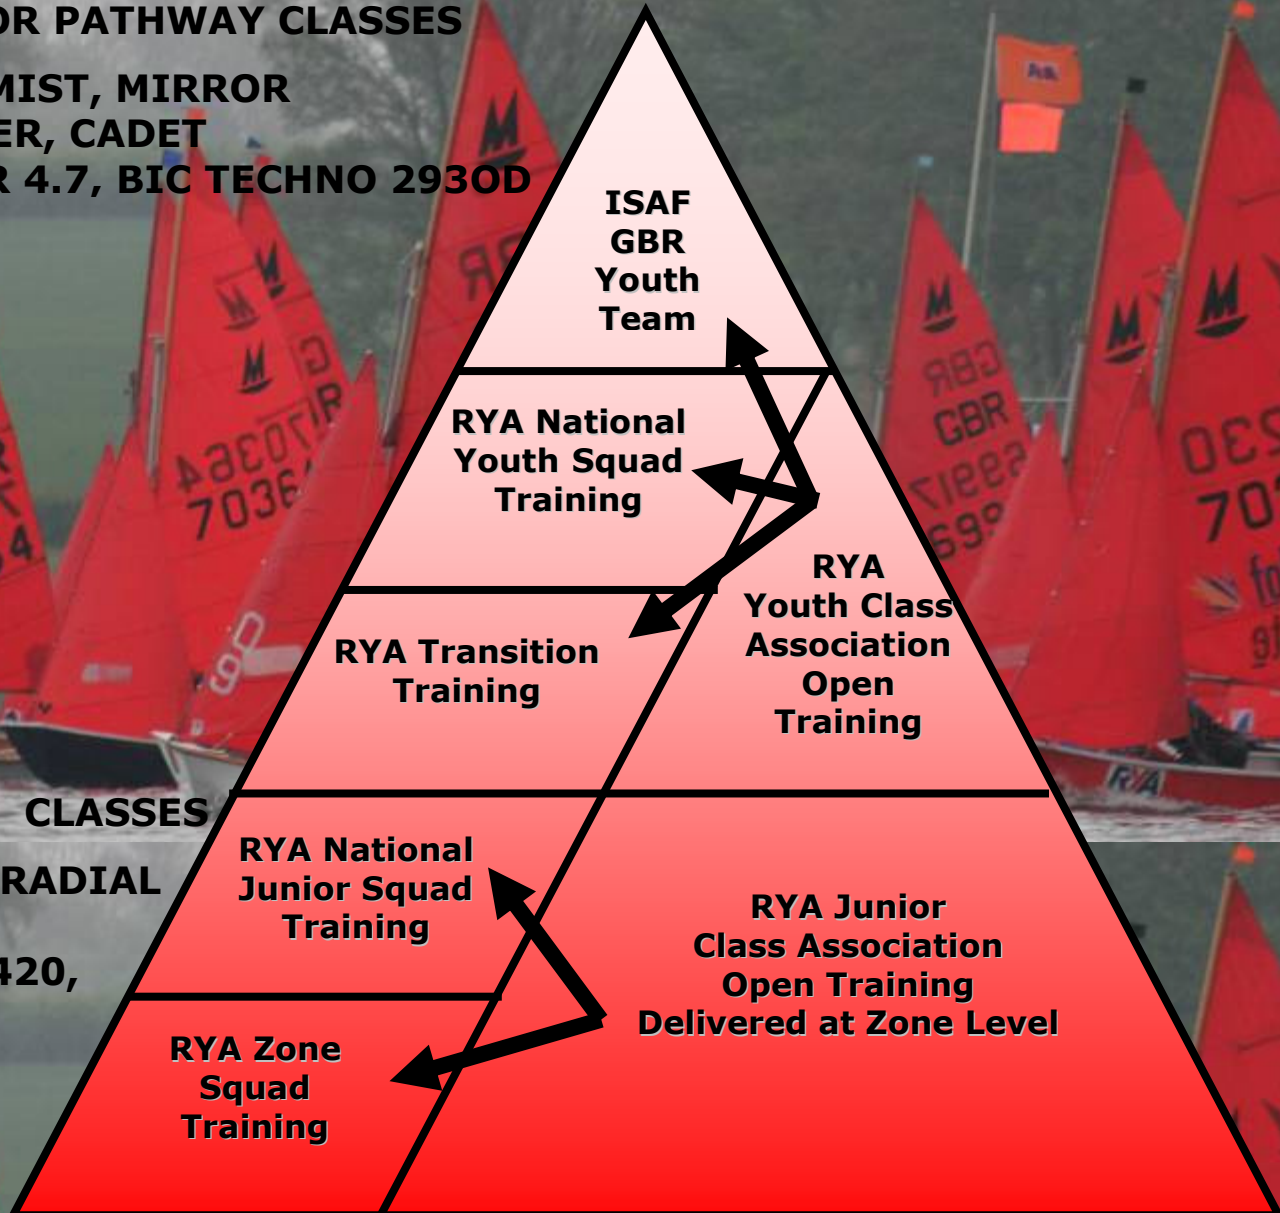

THE JUNIOR and YOUTH PATHWAY

JUNIOR PATHWAY CLASSES

OPTIMIST, MIRROR
TOPPER, CADET
LASER 4.7, BIC TECHNO 2930D

YOUTH CLASSES

LASER RADIAL
LASER
29ER, 420,
RSX

 **Volvo RYA Champion Club Training**
Team 15 Training
More details can be found on www.rya.org.uk 
www.team15.org.uk