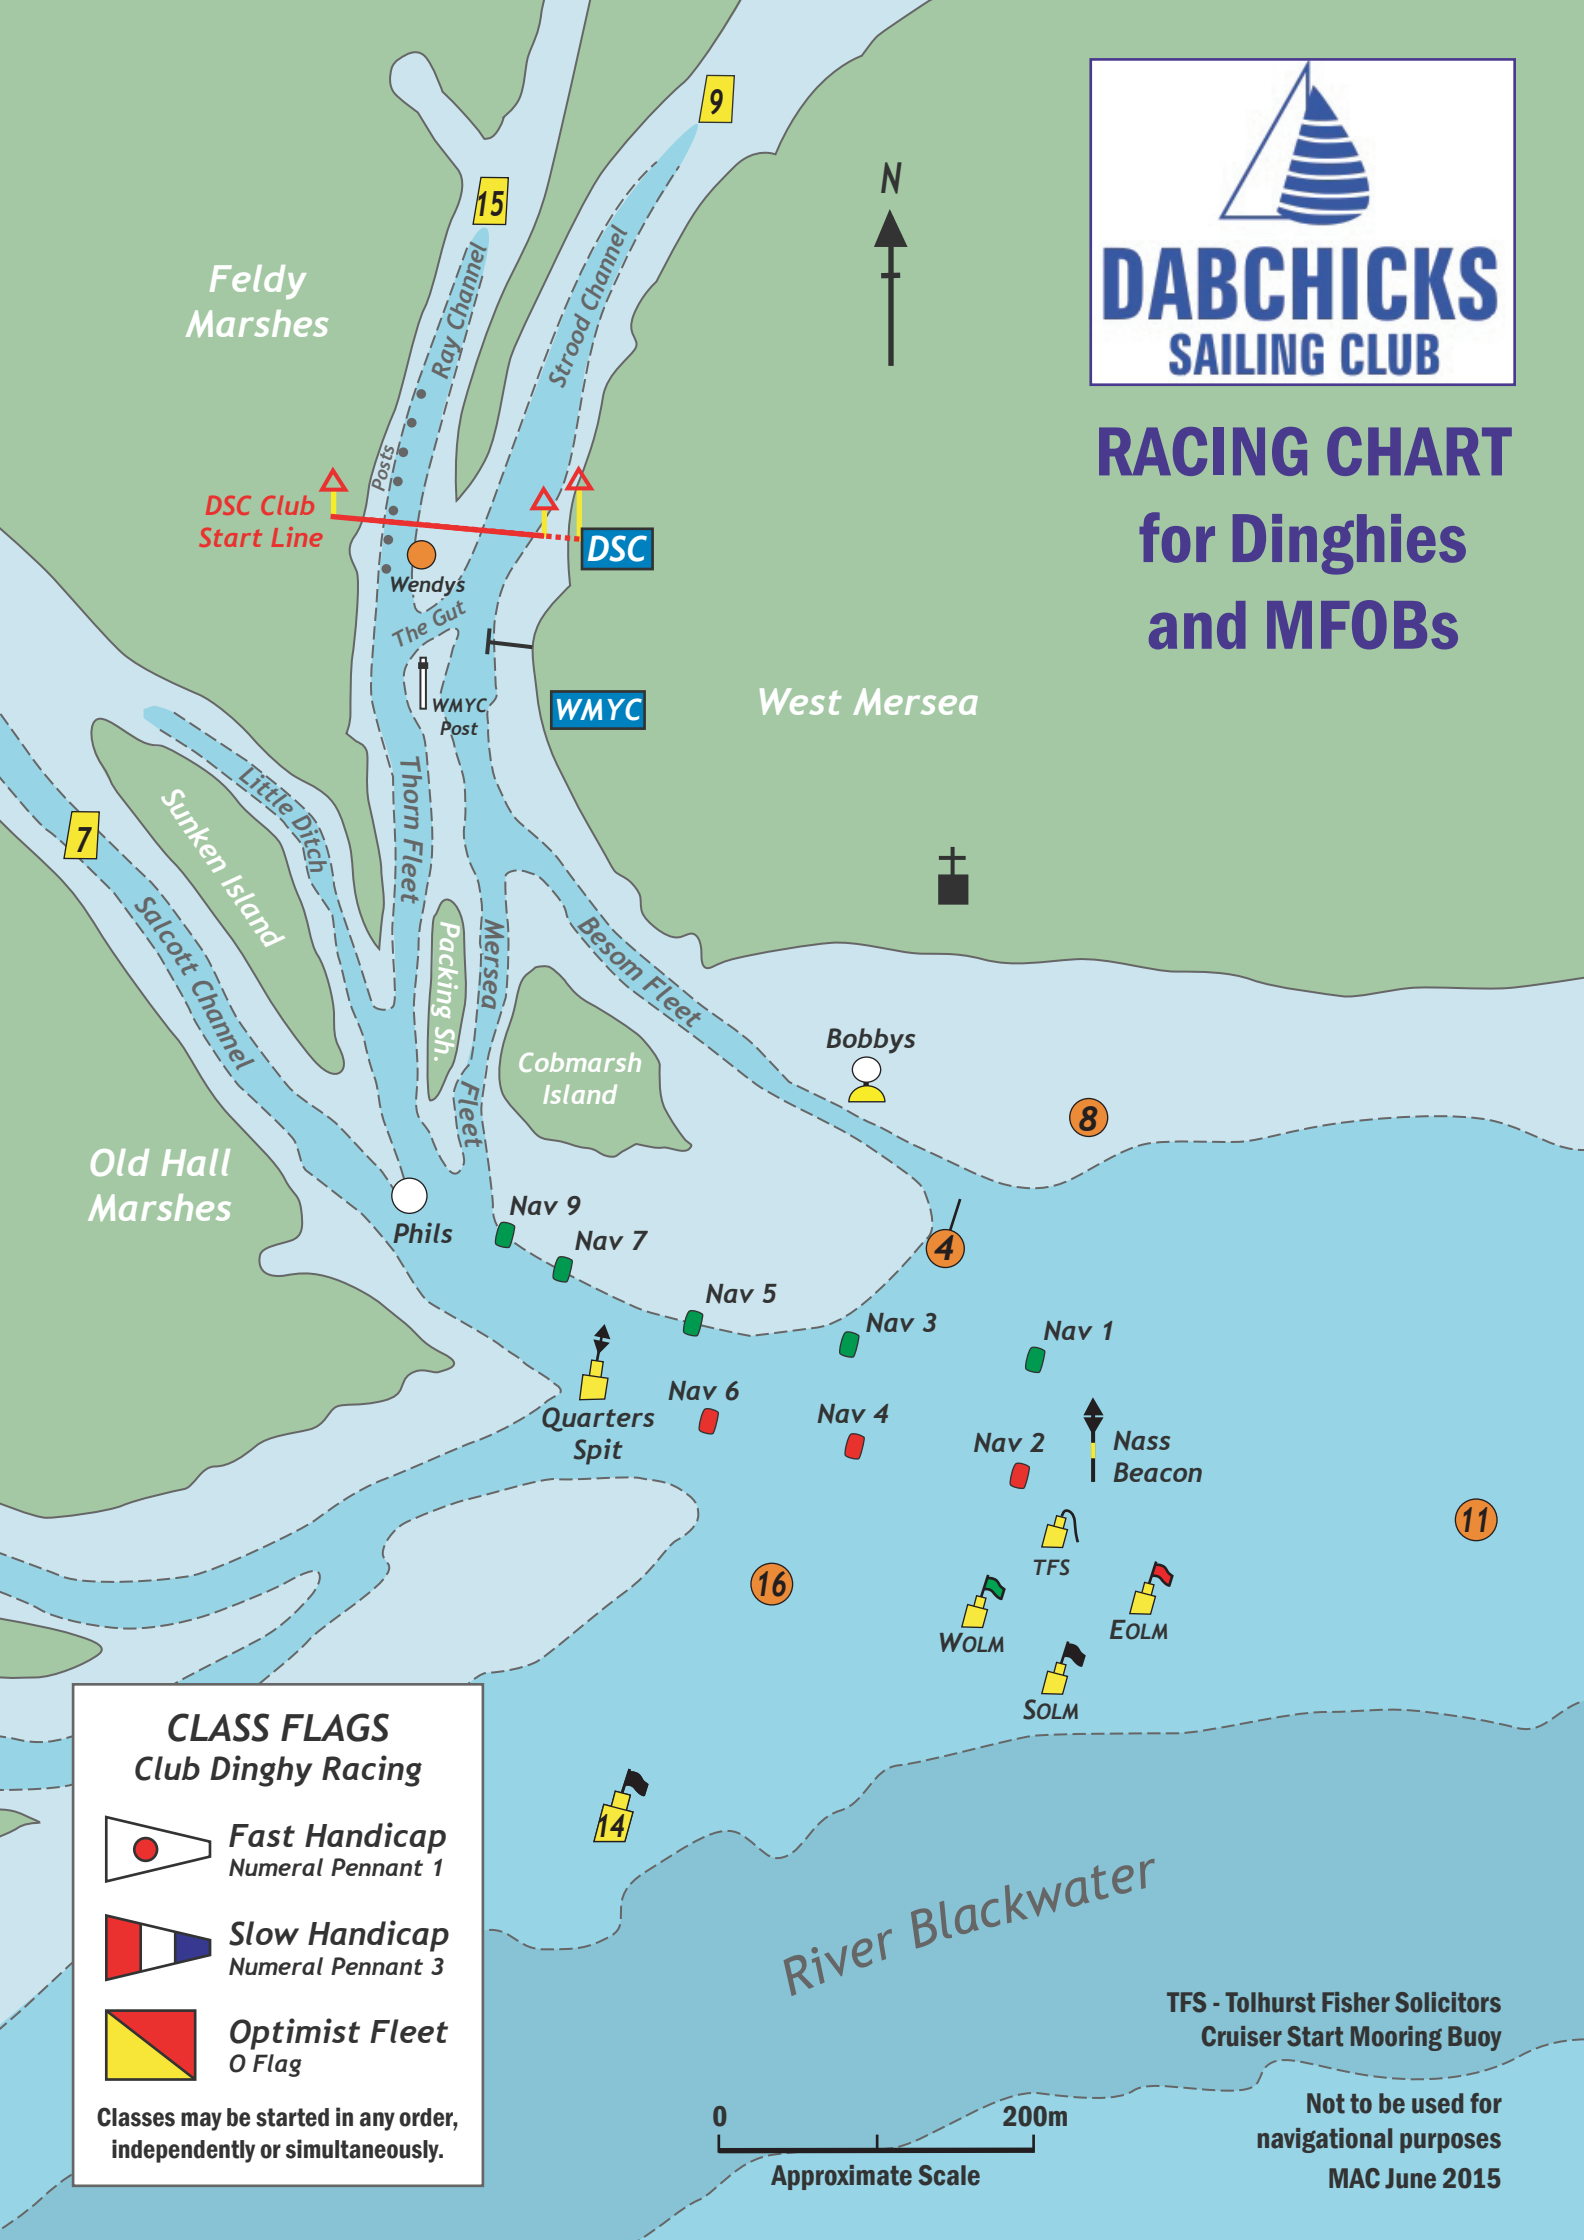

RACING CHART for Dinghies and MFOBs

CLASS FLAGS
Club Dinghy Racing

-  **Fast Handicap**
Numeral Pennant 1
-  **Slow Handicap**
Numeral Pennant 3
-  **Optimist Fleet**
O Flag

Classes may be started in any order,
independently or simultaneously.

TFS - Tolhurst Fisher Solicitors
Cruiser Start Mooring Buoy

Not to be used for
navigational purposes
MAC June 2015